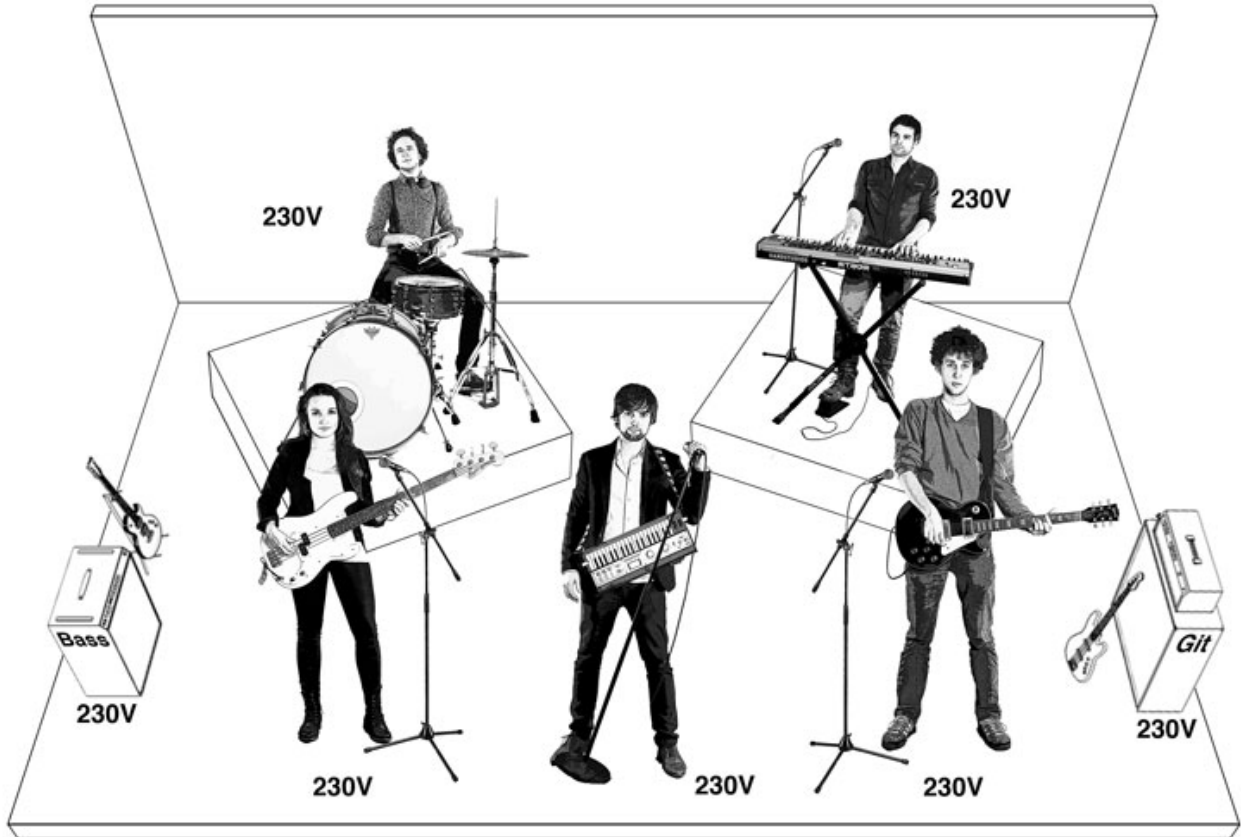

NECKLESS

| Channel: | Mic / DI: | Stand |
|------------------|---------------|-------|
| 1 Kick In | Beta91 | |
| 2 Kick Out | e906 / Beta52 | small |
| 3 Snare 1 Top | SM57 | small |
| 4 Snare 1 Bottom | Beta98 | clip |
| 5 Snare 2 Top | SM57 | small |
| 6 Snare 2 Bottom | e906 | small |
| 7 UH Hi-Hat | Beta98 | clip |
| 8 RackTom | Beta98 | clip |
| 9 FloorTom | Beta98 | clip |
| 10 UH SR | e614 / KM184 | clip |
| 11 UH Ride | e614 / KM184 | clip |
| 12 UH SL | e614 / KM184 | clip |
| 13 DrumPad L | D.I. | |
| 14 DrumPad R | D.I. | |
| 15 Bass Direkt | D.I. | |
| 16 Bass Post FX | D.I. | |
| 17 Git Mic 1 | SM57 | small |
| 18 Git Mic 2 | Superlux | small |
| 19 Piano L | XLR | |
| 20 Piano R | XLR | |
| 21 Pads L | XLR | |
| 22 Pads R | XLR | |
| 23 Synth HF | XLR | |
| 24 BackVoc Bass | SM58 | tall |